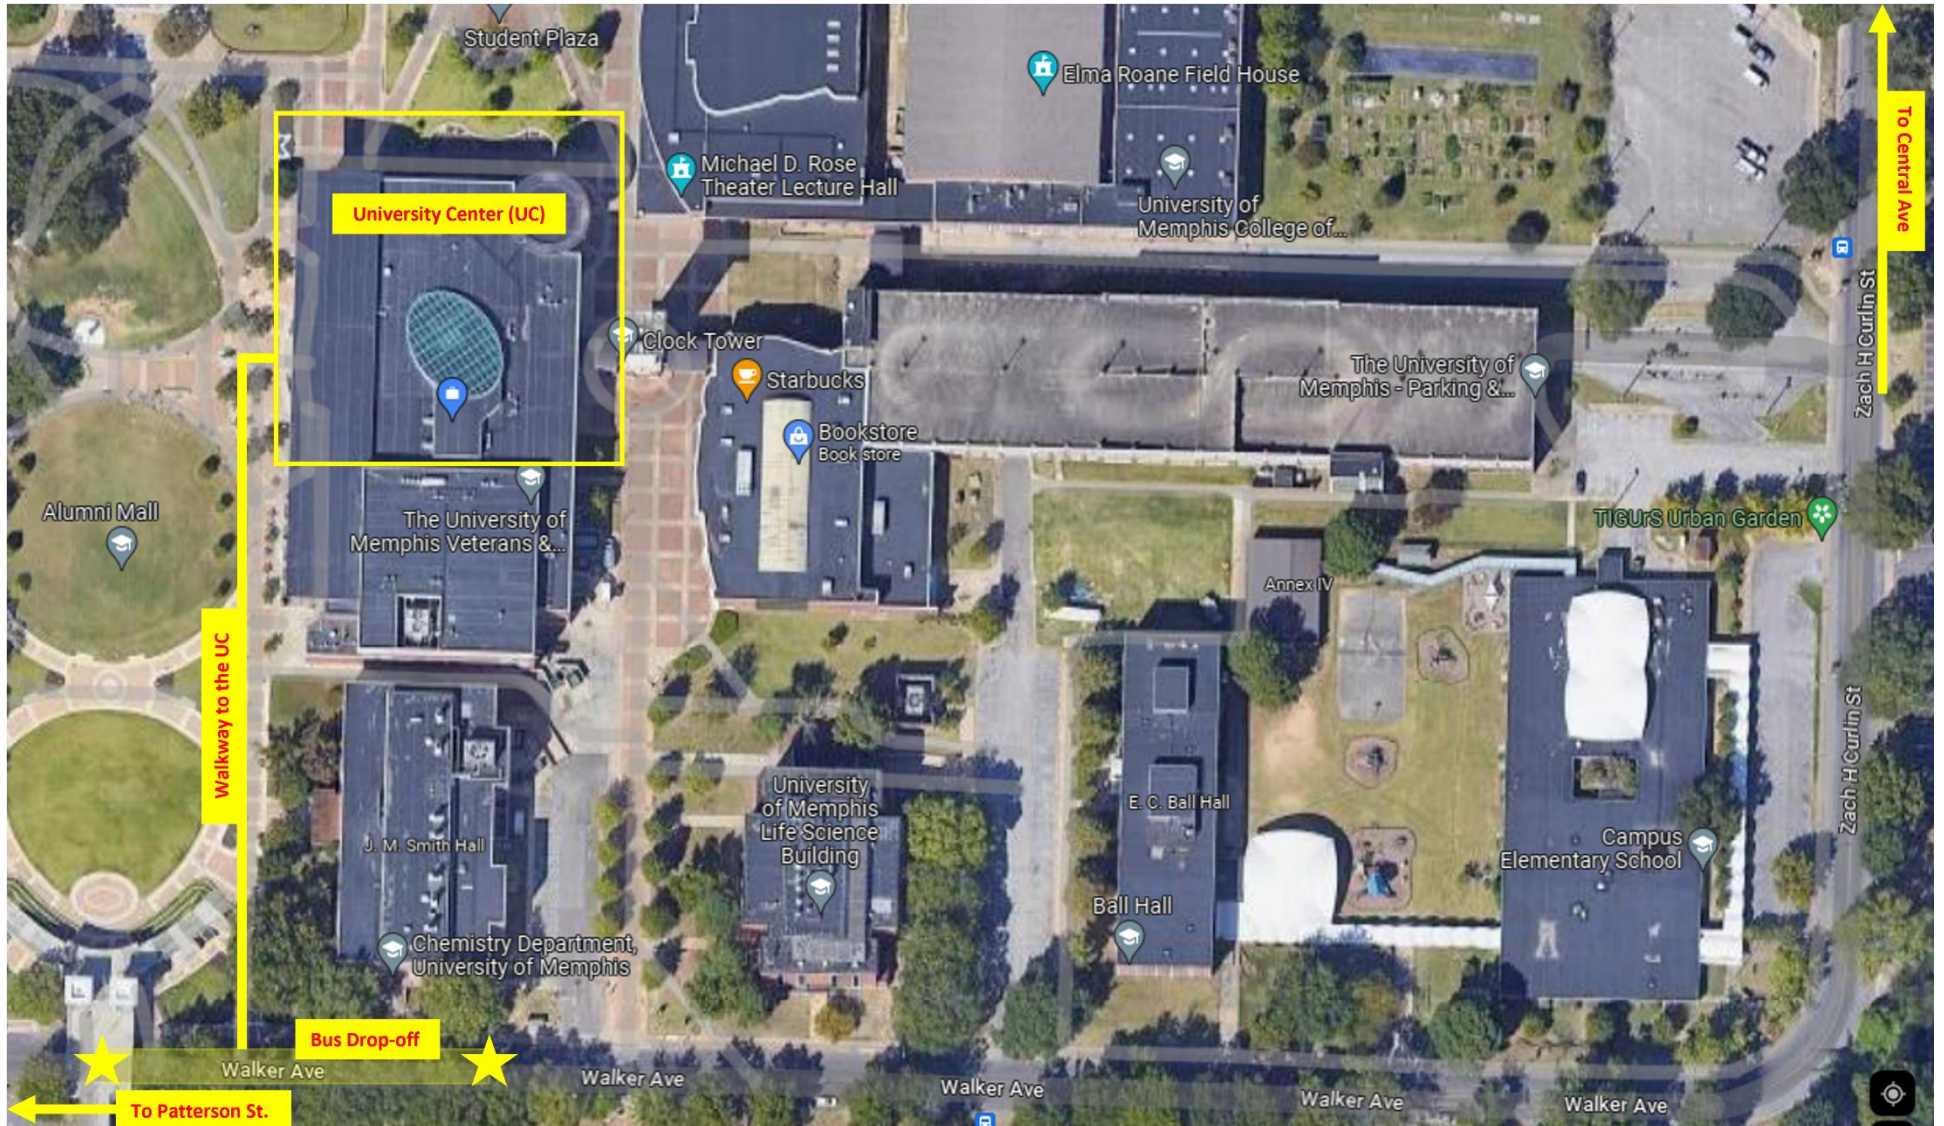

**West Tennessee Fall Leadership Conference
University Center Bus Drop-Off Location**

Drop off at Walker Ave near pedestrian bridge

Directions to Bus Parking from Bus Drop-off Location:

- ↑ Head west on Walker Ave
0.2 mi
- ↪ Turn right onto Patterson St
0.5 mi
- ↪ Turn right onto Central Ave
338 ft
- ↶ Turn left onto Deloach St
i Destination will be on the right **BEFORE** you get to Poplar!
- 0.2 mi
- ★ Lot #46